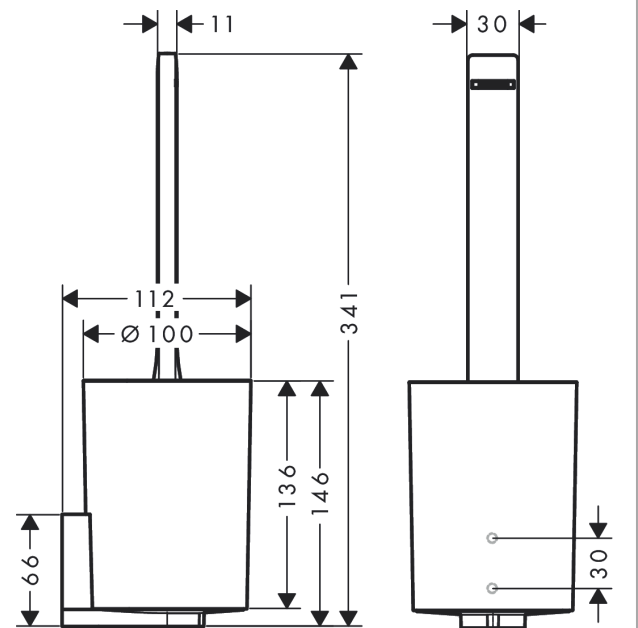

WallStoris

Toilet brush holder

Surfaces: **Matt White** Article Number: **27927700**

Description

product features

- wall-mounted
- material: plastic dyed through
- material recess: matt plastic
- with removable insert
- concealed fastening
- removable container and easy to clean
- container is dishwasher safe
- including toilet brush
- brush head black
- application - glue or drill
- including gluing set
- ergonomic handle

Technology

Design awards

reddot winner 2021

Product image

Scale drawing

WallStoris

Toilet brush holder

Surfaces: **Matt White**

Article Number: **27927700**

Exploded Drawing

Year of production: >10/21

WallStoris**Toilet brush holder**Surfaces: **Matt White** Article Number: **27927700****Spare part list**

Year of production: >10/21

| Pos. | Description | Article Number | Price | PU |
|-------------|------------------------|-----------------------|--------------|-----------|
| 1 | stick with brush | 94796700 | € 44,63 | 1 |
| 2 | WC-brush black Ø 66 mm | 40068000 | € 22,37 | 1 |
| 3 | plastic bottle | 94797700 | € 28,20 | 1 |
| 4 | support cpl. | 94798700 | € 70,57 | 1 |
| 5 | mounting set | 96179000 | € 11,31 | 1 |
| 6 | mounting kit | 94450000 | € 3,21 | 1 |