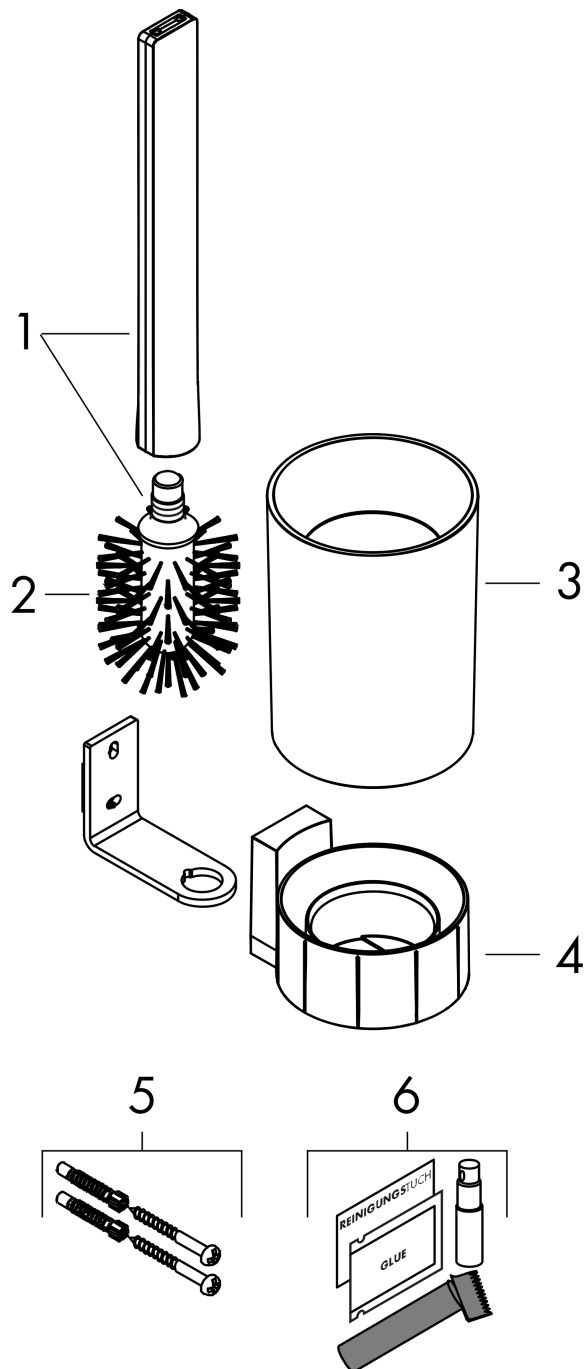

WallStoris

Toilet brush holder

Surfaces: **Matt White** Article Number: **27927700**

Description

product features

- wall-mounted
- material: plastic dyed through
- material recess: matt plastic
- with removable insert
- concealed fastening
- removable container and easy to clean
- container is dishwasher safe
- including toilet brush
- brush head black
- application - glue or drill
- including gluing set
- ergonomic handle

Technology

Design awards

reddot winner 2021

Product image

Scale drawing

WallStoris

Toilet brush holder

Surfaces: **Matt White**

Article Number: **27927700**

Exploded Drawing

Year of production: >10/21

WallStoris**Toilet brush holder**Surfaces: **Matt White** Article Number: **27927700****Spare part list**

Year of production: >10/21

| Pos. | Description | Article Number | Price | PU |
|-------------|------------------------|-----------------------|--------------|-----------|
| 1 | stick with brush | 94796700 | € 44,63 | 1 |
| 2 | WC-brush black Ø 66 mm | 40068000 | € 22,37 | 1 |
| 3 | plastic bottle | 94797700 | € 28,20 | 1 |
| 4 | support cpl. | 94798700 | € 70,57 | 1 |
| 5 | mounting set | 96179000 | € 11,31 | 1 |
| 6 | mounting kit | 94450000 | € 3,21 | 1 |